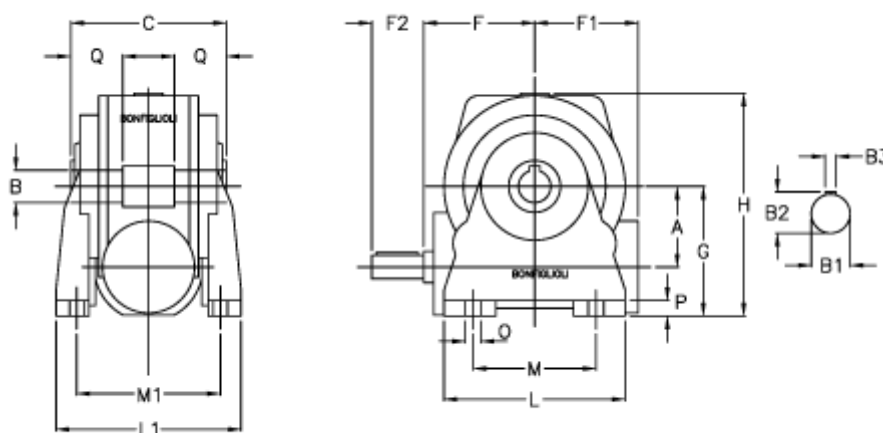

Data Sheet

Article number: 3901049045100

Description: Worm gear with solid input shaft
VF 49N-45-HS

Measures

a	= 49.5	F1 = 63	O = 8.5
B	= 25	F2 = 40	P = 12
B1	= 16	g = 82	Q = 22.5
B2	= 18.0	H = 138.0	
B3	= 5	L = 110	
C	= 82	L1 = 124	
Description = VF 49N-xx-HS		m = 63	
F	= 65.0	M1 = 98.5	